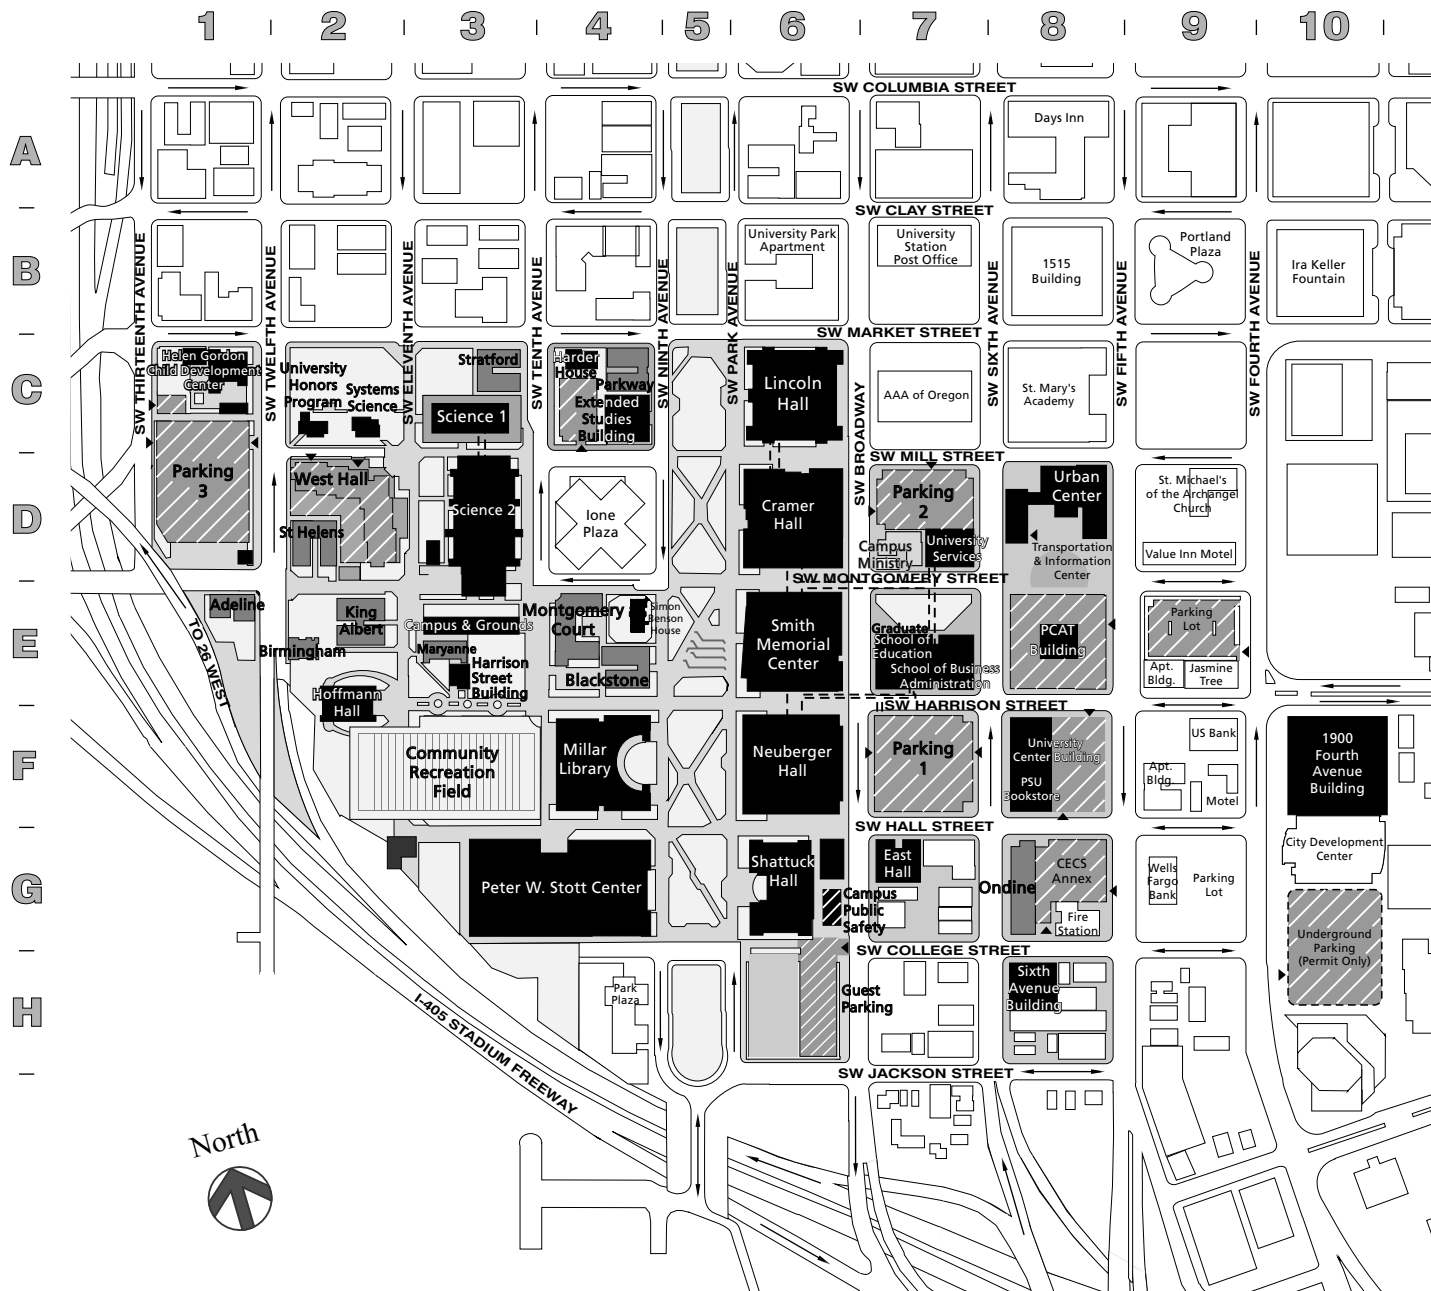

# PORTLAND STATE UNIVERSITY

## Parking map

Transportation and Information Center..... D8  
 Parking Office: RM 154 Neuberger Hall  
 Telephone: 503-725-3442  
 Webpage: <http://www.bao.pdx.edu/parking.htm>

<b>UNIVERSITY PARKING</b>		
Carpool lot	E9	Permit after 9am
Extended Studies Lot	C4	Reserve
• Fourth Avenue Building	G10	Restricted Permit
Helen Gordon Lot.....	C1	Reserve
• Ondine	G8	Meter & Residential
Parking 1	F7	Permit & Meter
Parking 2	D7	Permit & Meter
Parking 3.....	D1	Permit
PCAT Building	E8	Reserve
Shattuck Hall Parking	H6	Guest & Meter
University Center Building	F8	Reserve
• West Hall	D2	Residential
• = Cardkey required		

<b>UNIVERSITY BUILDINGS</b>	
School of Business Administration	E7
Cramer Hall	D6
Campus Public Safety	G6
East Hall	G7
Graduate School of Education.....	E7
Extended Studies	C4
Fourth Avenue Building	F10
Harder House	C4
Harrison St. Building	E3
Helen Gordon Child Development.....	C1
Hoffmann Hall	E2
Lincoln Hall	C6
Branford P. Millar Library	F4
Neuberger Hall	F6
Ondine.....	G8
Portland Center for Advanced Technology (PCAT)	E8
Peter W. Stott Center	G4
Sixth Avenue Building	H8
Science 1	C3
Science 2.....	D3
Shattuck Hall	G6
Simon Benson House	E4
Smith Memorial Center	E6
Systems Science	C2
Library East.....	E6
University Center Building	F8
University Honors Program	C2
University Services Building	D7
Urban Center	D8