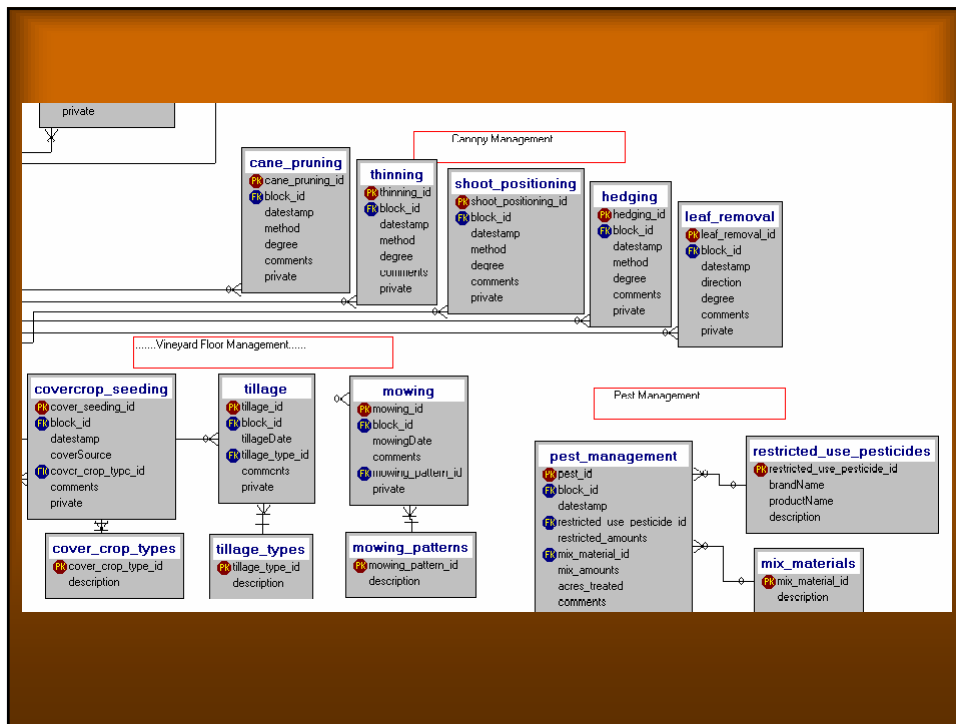

Vineyard's in Yamhill County, Oregon

Geodatabase Applications In the Tourism Sector

GEOG 575 Winter 2005
Will Fellers, Erick Stayton, & Dan Wittmann

Dr. Alan Campbell

- **Northwest Vineyards:** Provides maps, analysis, and support that help growers, winemakers, and consumers understand the Northwest's unique wine-growing environments
- **Oregon Wine Board:** conducts legal and lobbying advocacy work on behalf of the industry to ensure a positive business, social, & economic environment for the production and sale of Oregon wines.
- **OVID:** online service providing better communications, information, and tools, for wise management of Oregon Vineyards

- Include all relevant spatial & attribute information for Yamhill County
- Retain the flexibility to include data from other counties
- Ability to perform detailed queries of all attributes of vineyards, wineries, and their associated tasting rooms

Geodatabase

Methods and Techniques

- Importing / Exporting
- MS Access Query
- Re-projection
- Clip
- Mosaic
- Geocoding

Methods and Techniques

- Importing / Exporting
 - Attribute data: Access & Geodatabase
 - Spatial data: Geodatabase
- MS Access Query
- Re-projection
- Clip
- Mosaic
- Geocoding

Methods and Techniques

- Importing / Exporting
- MS Access Query
- Re-projection
- Clip
- Mosaic
- Geocoding
 - Vineyard, winery, and tasting room addresses

D

Possible Applications of the Geodatabase

- Locate and fulfill tourist requests and queries
- Create maps for Yamhill Wine country advertisements
- Support Vineyard and Wineries with maps for marketing materials
- Analyze spatial trends in the distribution of the Vineyards and Wineries and Tasting rooms