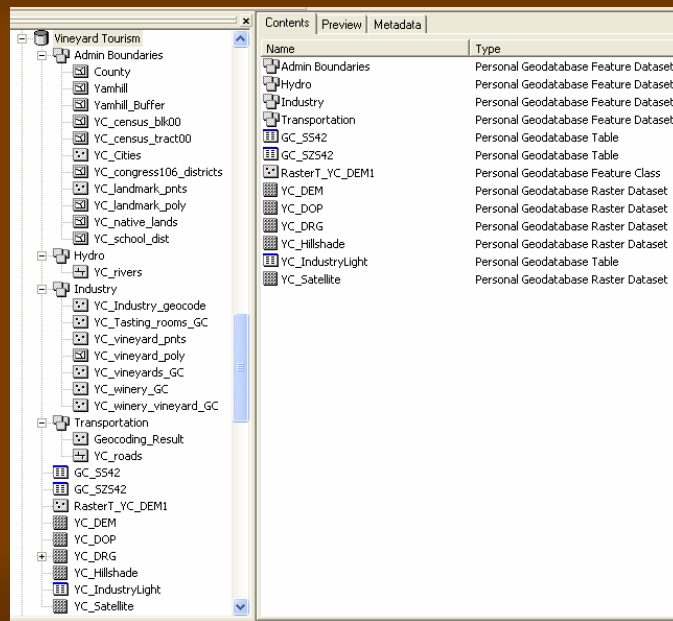

Geodatabase

Methods and Techniques

- Importing / Exporting
- MS Access Query
- Re-projection
- Clip
- Mosaic
- Geocoding