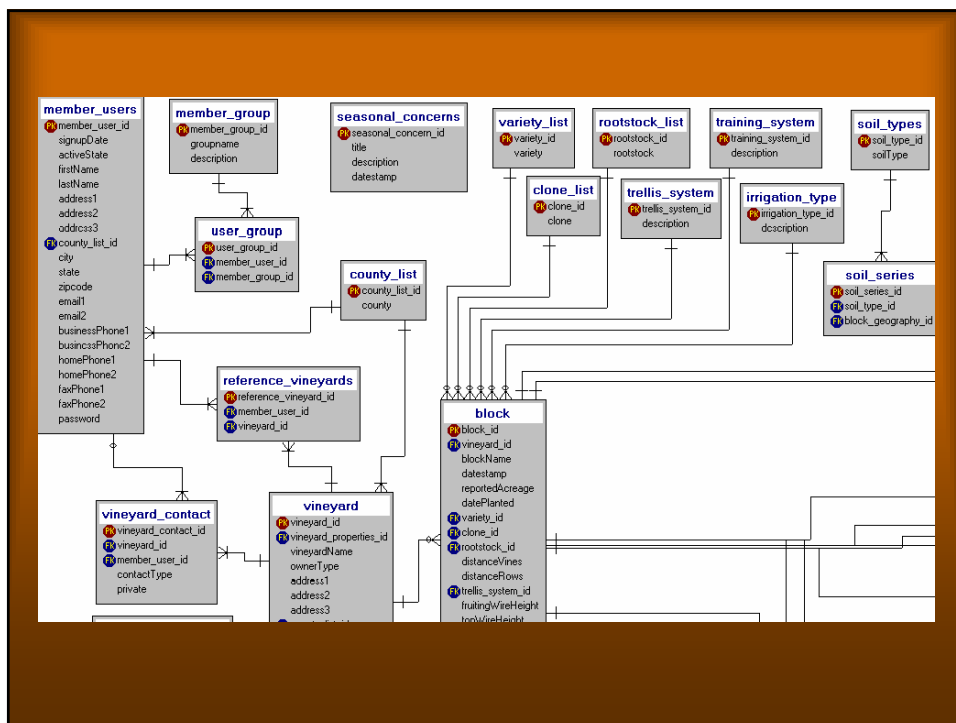

Vineyard's in Yamhill County, Oregon

Geodatabase Applications In the Tourism Sector

GEOG 575 Winter 2005
Will Fellers, Erick Stayton, & Dan Wittmann

Dr. Alan Campbell

- **Northwest Vineyards:** Provides maps, analysis, and support that help growers, winemakers, and consumers understand the Northwest's unique wine-growing environments
- **Oregon Wine Board:** conducts legal and lobbying advocacy work on behalf of the industry to ensure a positive business, social, & economic environment for the production and sale of Oregon wines.
- **OVID:** online service providing better communications, information, and tools, for wise management of Oregon Vineyards

- Include all relevant spatial & attribute information for Yamhill County
- Retain the flexibility to include data from other counties
- Ability to perform detailed queries of all attributes of vineyards, wineries, and their associated tasting rooms

Geodatabase

Methods and Techniques

- Importing / Exporting
- MS Access Query
- Re-projection
- Clip
- Mosaic
- Geocoding

Methods and Techniques

- Importing / Exporting
 - Attribute data: Access & Geodatabase
 - Spatial data: Geodatabase
- MS Access Query
- Re-projection
- Clip
- Mosaic
- Geocoding

Methods and Techniques

- Importing / Exporting
- MS Access Query
- Re-projection
- Clip
- Mosaic
- Geocoding
 - Vineyard, winery, and tasting room addresses

D

Possible Applications of the Geodatabase

- Locate and fulfill tourist requests and queries
- Create maps for Yamhill Wine country advertisements
- Support Vineyard and Wineries with maps for marketing materials
- Analyze spatial trends in the distribution of the Vineyards and Wineries and Tasting rooms