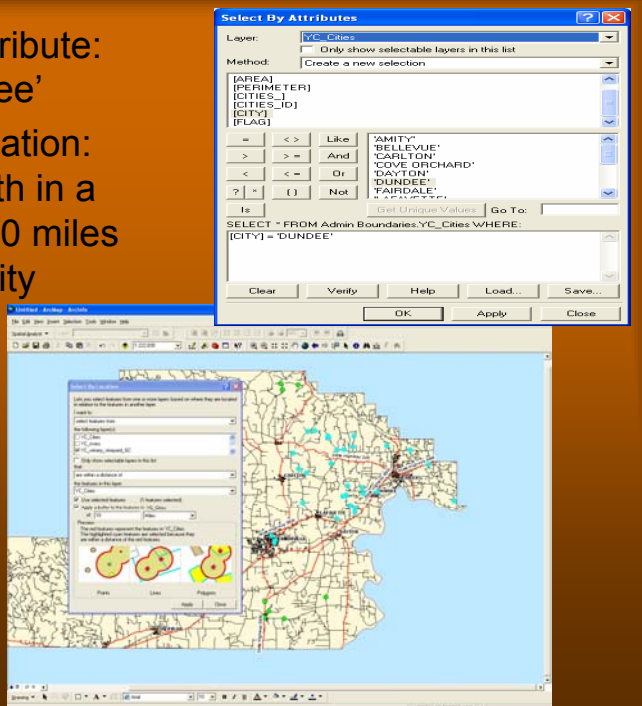

- Select by Attribute:
  City = 'Dundee'
- Select by location:
  vineyards with in a
  distance of 10 miles
  of selected city