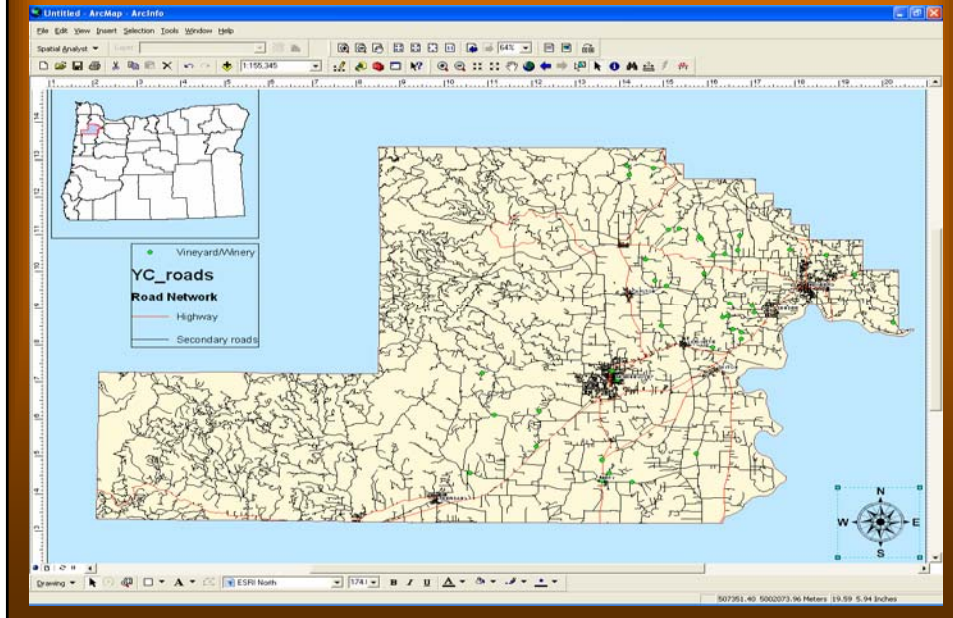

Yamhill County Vineyards with a Winery