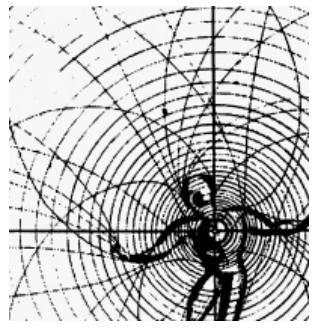

28
27
26
25
24
23
22
21
20
19
18
17
8
7
6
5
4
3
2
1
32
31
30
29
28
27
26
25
24
23
22
21
20
19
18
17
16
15
14
13
12
11
10
9
8
7
6
5
4
3
2
1

波
PINAチーナの亡霊
運口双しつ石
PINAチーナ
4
ひびき
(涼木) 女唄

Basic Set Retrograde Set

Inversion Retrograde Inversion

SHAKE
WAVE
WAVE

4
3
2
1

▲ = in front. The arms are in front of the center line of the body. When used with the feet, one foot is in front of the other.

† = in back. One foot is behind the other.

× = slightly bent. The arms are slightly rounded.