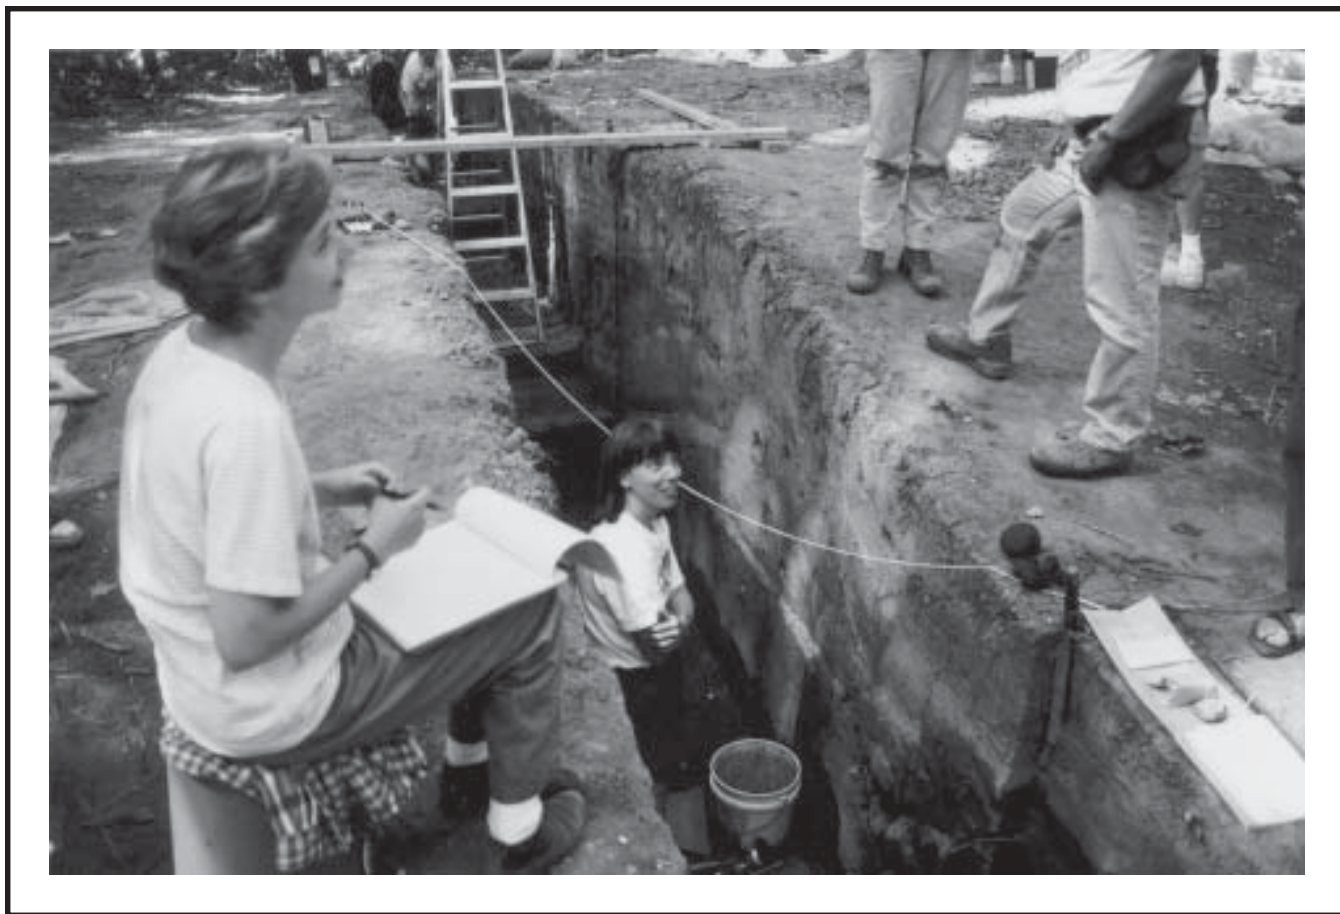

**Archaeological Investigations
at 45CL1 Cathlapotle (1991-1996) ,
Ridgefield National Wildlife Refuge
Clark County, Washington
A Preliminary Report**

by

Kenneth M. Ames, Cameron M. Smith,
William L. Cornett, Elizabeth A. Sobel,
Stephen C. Hamilton, John Wolf
and Doria Raetz

U.S. Fish and Wildlife Service
Region 1

Archaeological Investigations at 45CL1 Cathlapotle (1991-1996)

Ridgefield National Wildlife Refuge Clark County, Washington A Preliminary Report

by Kenneth M. Ames, Cameron M. Smith, William L. Cornett,
Elizabeth A. Sobel, Stephen C. Hamilton, John Wolf and Doria Raetz